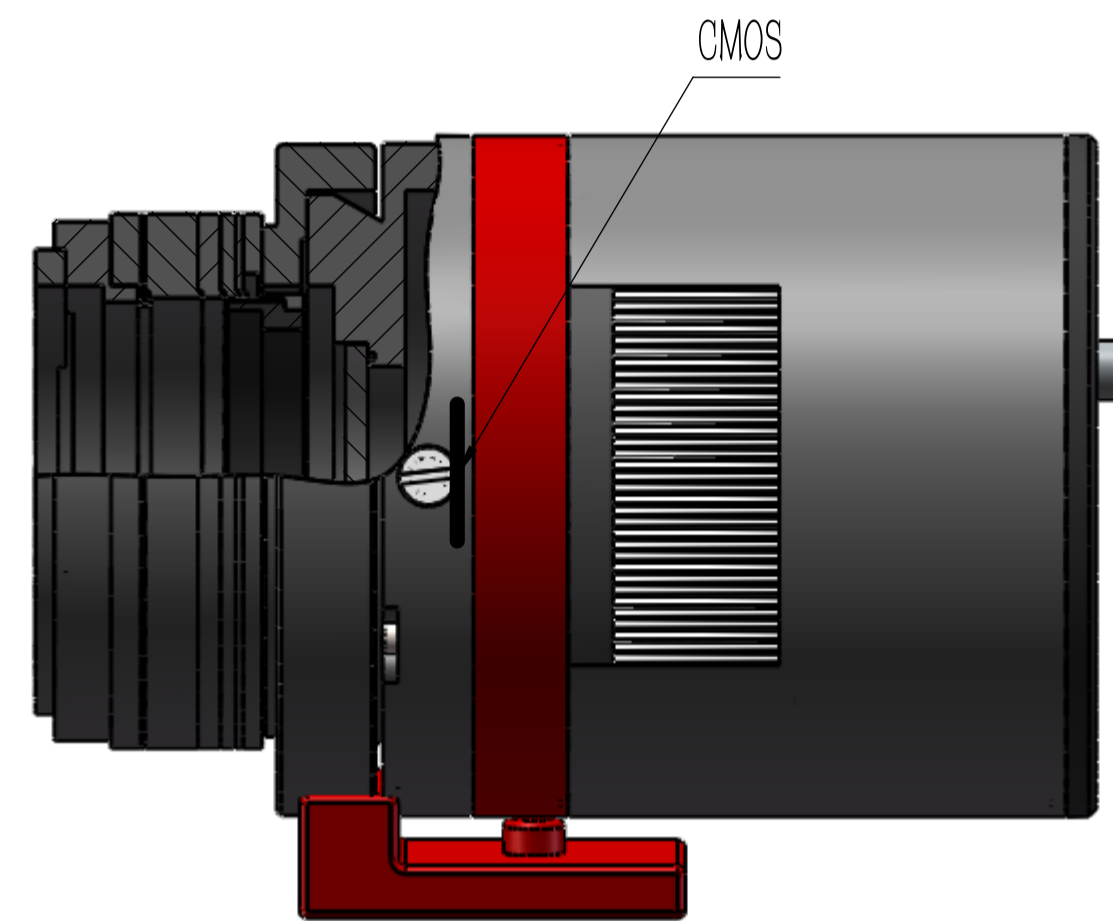

Diagram of Medium Size COLDMOS Camera Connected with Lens

- ⑧ Lens Adapter ⑦ M54(F)-Medium 6 Through Holes with Lightproof Components ⑥ M54 Back Focus Adjustment Components ⑤ 2 Inch Filter ④ M48(F)-Medium 6 Through Holes with 2 Inch Filter Holder ③ M54(F) Center Angle Adjustment Ring ② Tripod Adapter for M54 Center Angle Adjustment Ring ① Medium Size COLDMOS Camera
1. M54(M) Nikon 10mm Adapter (020073)
2. M54(M) Canon 10mm Adapter (020071)
1. QHY165C (100098)
2. QHY168C (100099)
3. QHY247C (100103)
4. QHY367C (100093)

- NOTE:**
1. Medium Size COLDMOS Cameras are NOT able to be connected with OAG and lens (Canon or Nikon) at the same time.
 2. The filter frames' height should be in 5.5-7.5.
 3. UNIT is millimeter