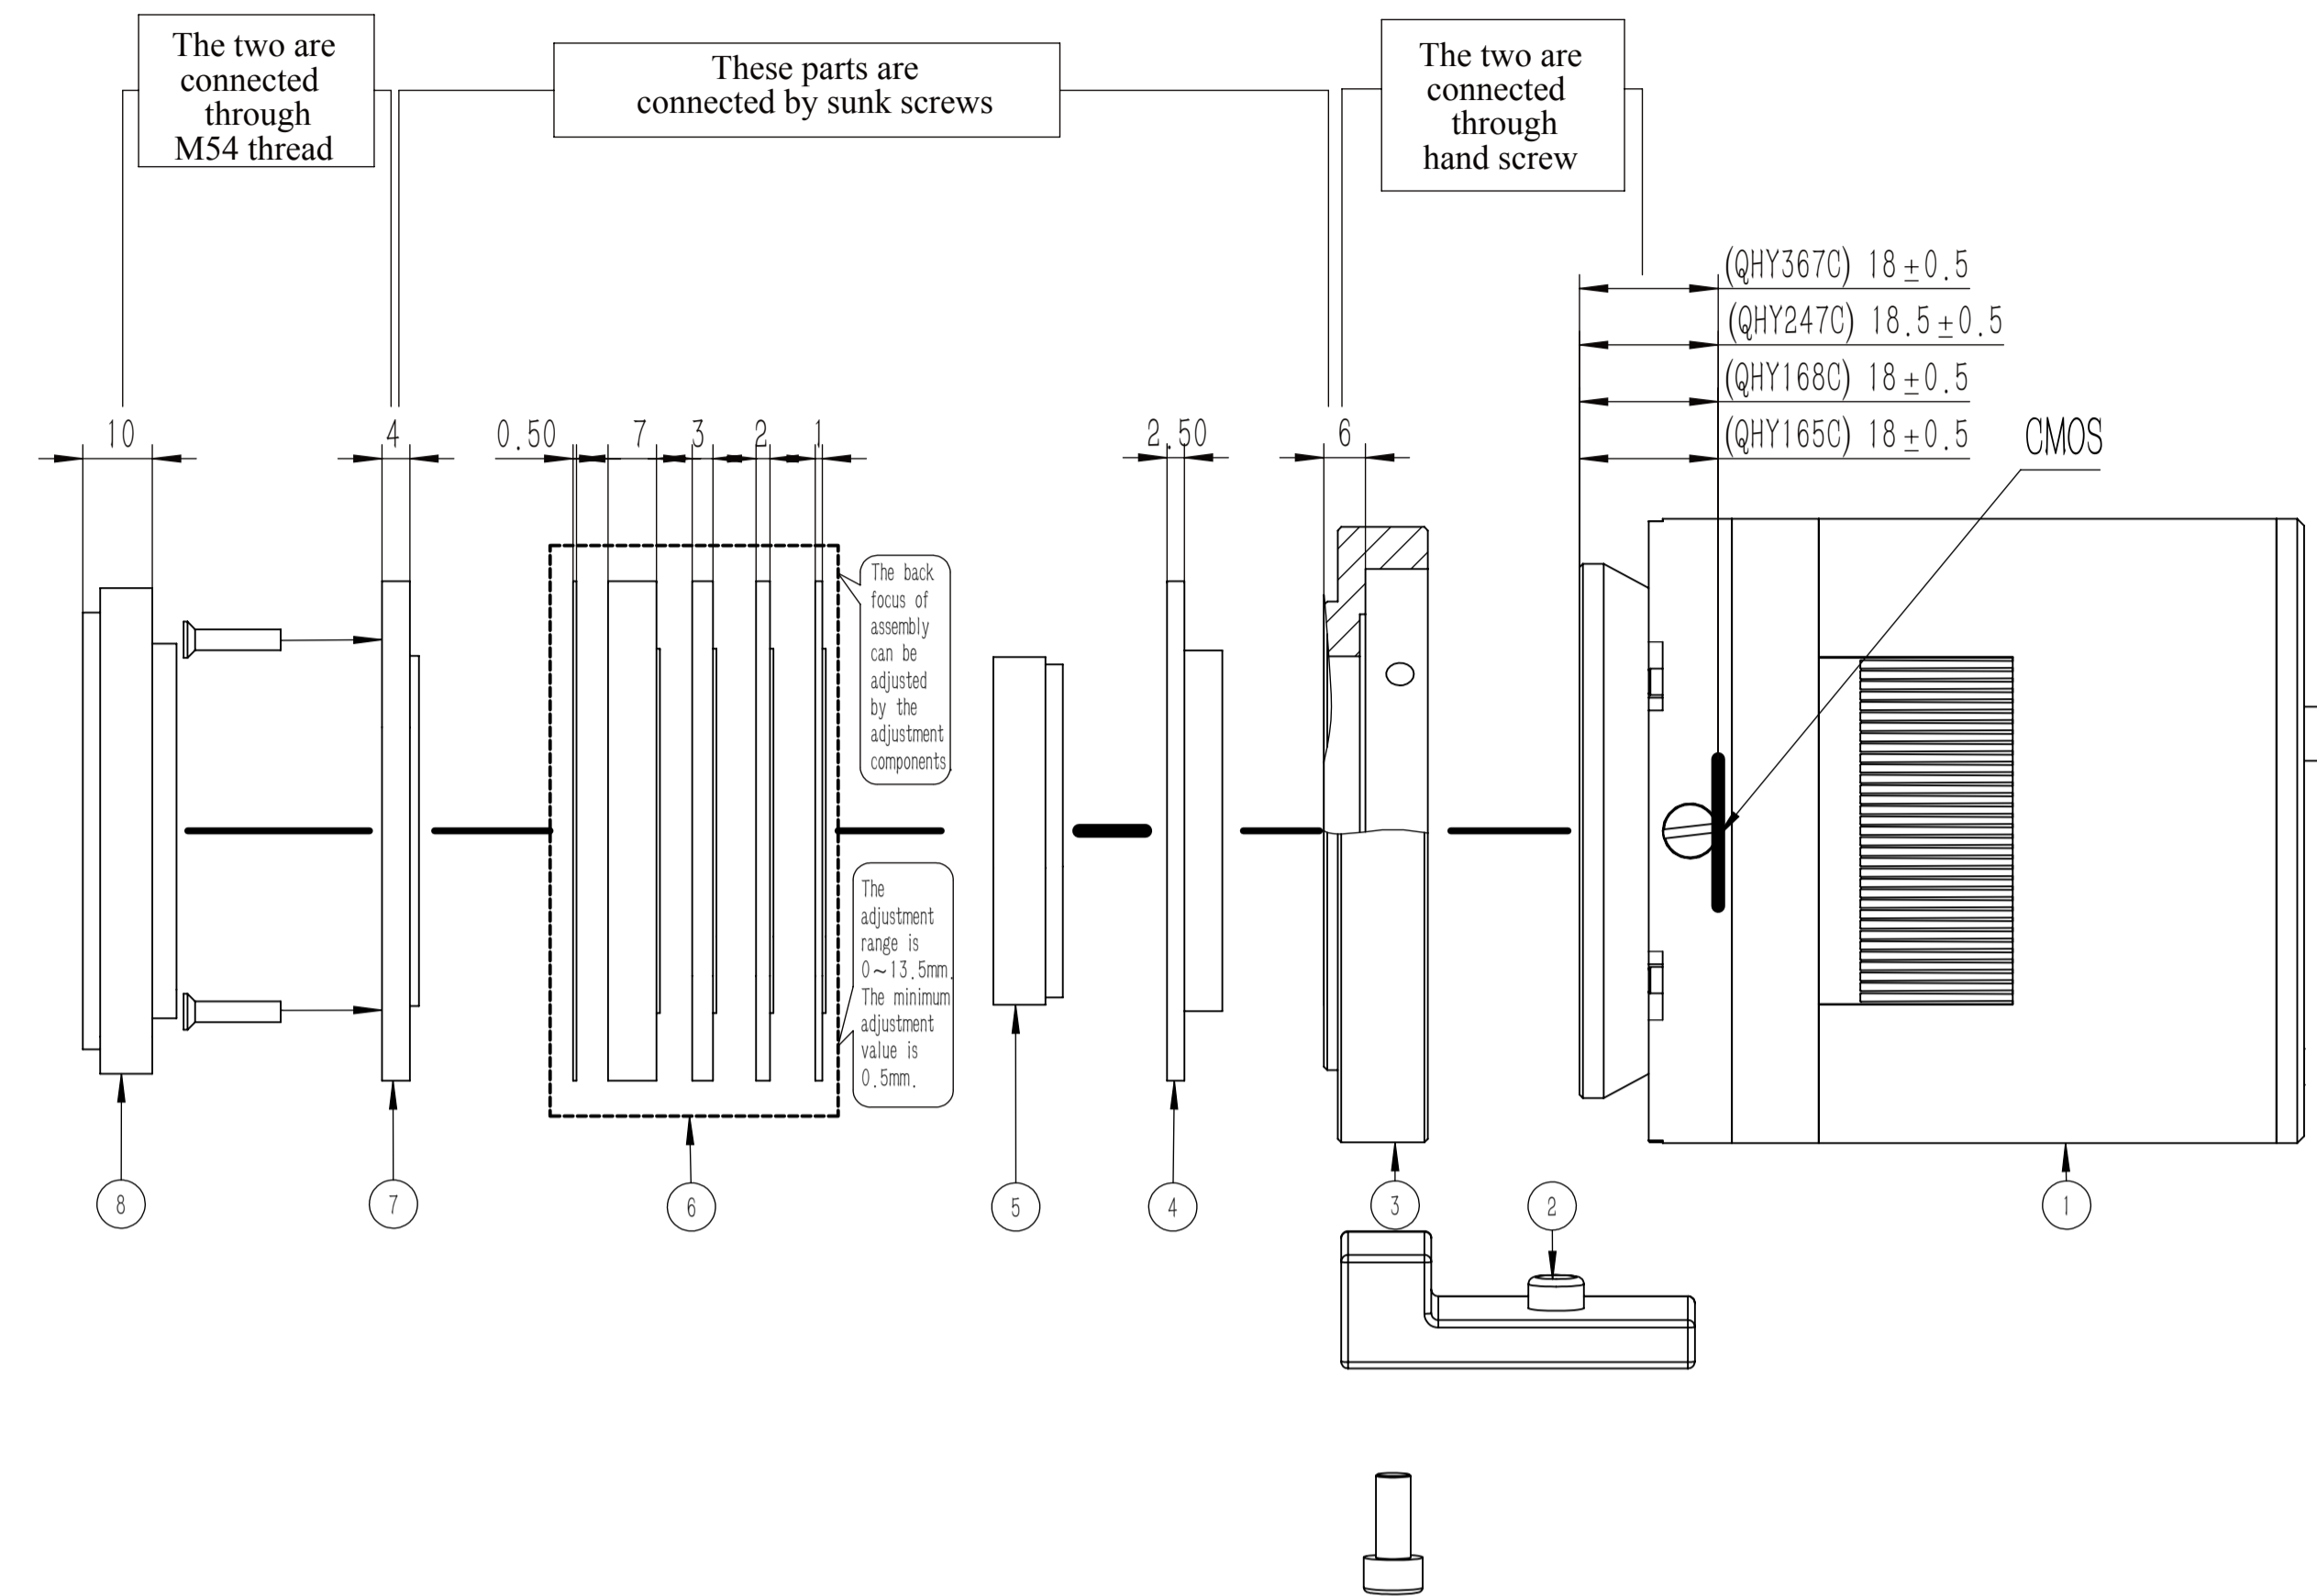

Diagram of Medium Size COLDMOS Camera Connected with Lens

- ⑧ Lens Adapter ⑦ M54(F)-Medium 6 Through Holes with Lightproof Components ⑥ M54 Back Focus Adjustment Components ⑤ 2 Inch Filter ④ M48(F)-Medium 6 Through Holes with 2 Inch Filter Holder ③ M54(F) Center Angle Adjustment Ring ② Tripod Adapter for M54 Center Angle Adjustment Ring ① Medium Size COLDMOS Camera
1. M54(M) Nikon 10mm Adapter (020073)
2. M54(M) Canon 10mm Adapter (020071)
1. QHY165C (100098)
2. QHY168C (100099)
3. QHY247C (100103)
4. QHY367C (100093)

- NOTE:**
1. Medium Size COLDMOS Cameras are NOT able to be connected with OAG and lens (Canon or Nikon) at the same time.
 2. The filter frames' height should be in 5.5-7.5.
 3. UNIT is millimeter