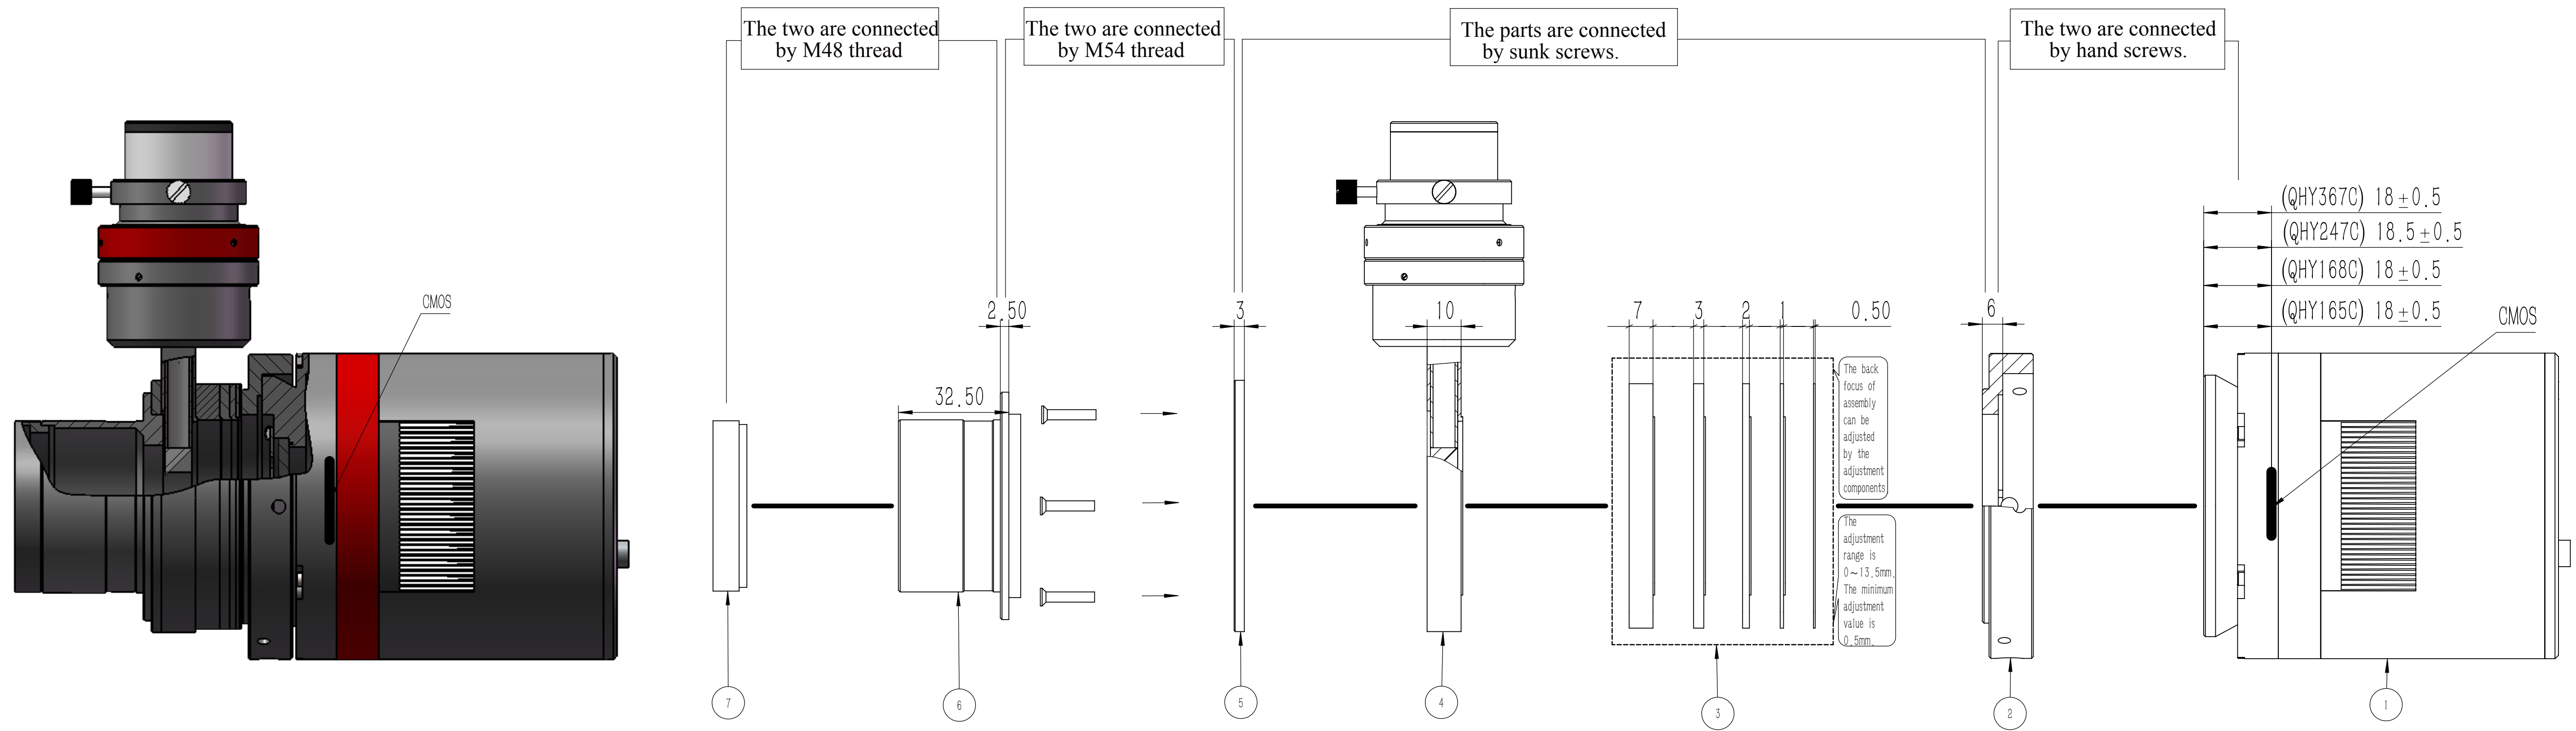

Diagram of Medium Size COLDMOS Camera connected with OAG, 2 inch filter and telescope

- ⑦ 2 Inch Filter
- ⑥ M54(M) 2 Inch T Ring
 - 1. M54(M) 2 Inch T Ring (020028)
 - 2. M54(M) 2 Inch T Ring with $\phi 42$ Aperture (020011)
- ⑤ M54(F)-Medium 6 Through Holes Spacer (020079)
- ④ QHYOAG-M (010094)
- ③ M54 Back Focus Adjustment Components (020087)
- ② M54(F) Center Angle Adjustment Ring (020002)
- ① Medium Size COLDMOS Camera
 - 1. QHY165C (100098)
 - 2. QHY168C (100099)
 - 3. QHY247C (100103)
 - 4. QHY367C (100093)