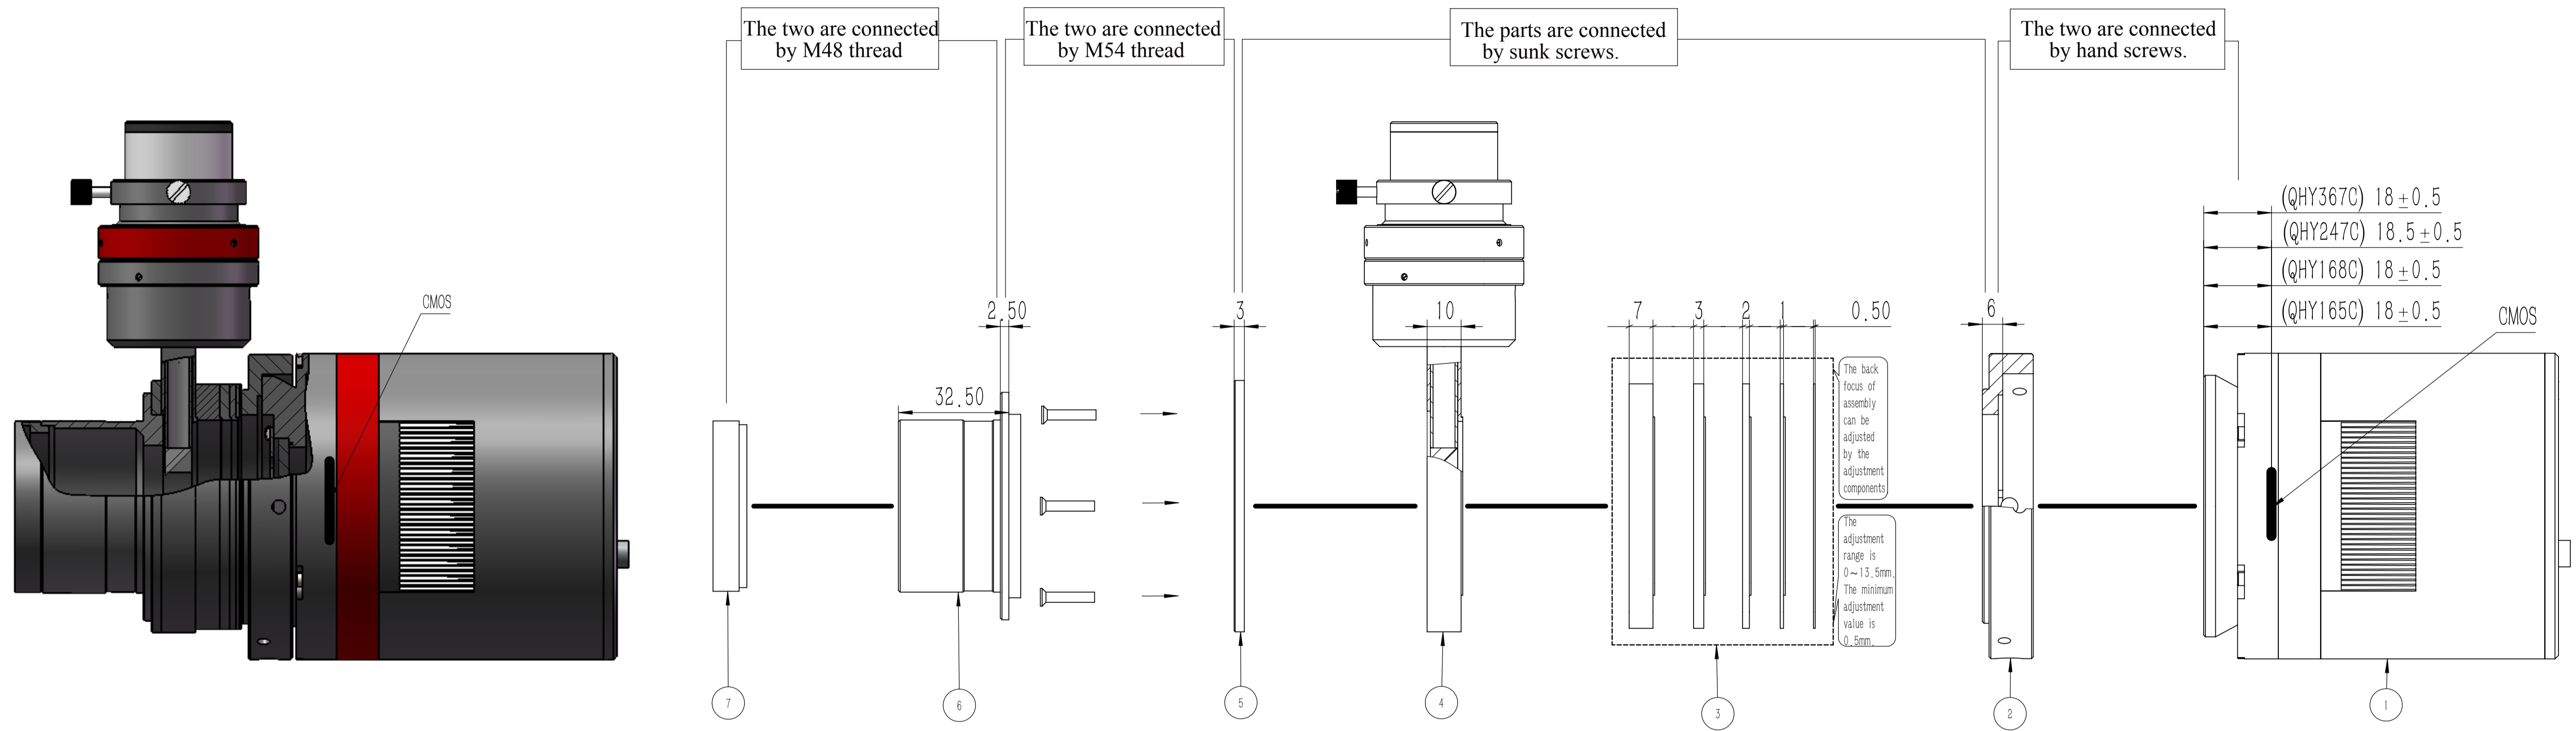

# Diagram of Medium Size COLDMOS Camera connected with OAG, 2 inch filter and telescope

- ⑦ 2 Inch Filter
- ⑥ M54(M) 2 Inch T Ring
  - 1. M54(M) 2 Inch T Ring (020028)
  - 2. M54(M) 2 Inch T Ring with  $\phi 42$  Aperture (020011)
- ⑤ M54(F)-Medium 6 Through Holes Spacer (020079)
- ④ QHYOAG-M (010094)
- ③ M54 Back Focus Adjustment Components (020087)
- ② M54(F) Center Angle Adjustment Ring (020002)
- ① Medium Size COLDMOS Camera
  - 1. QHY165C (100098)
  - 2. QHY168C (100099)
  - 3. QHY247C (100103)
  - 4. QHY367C (100093)