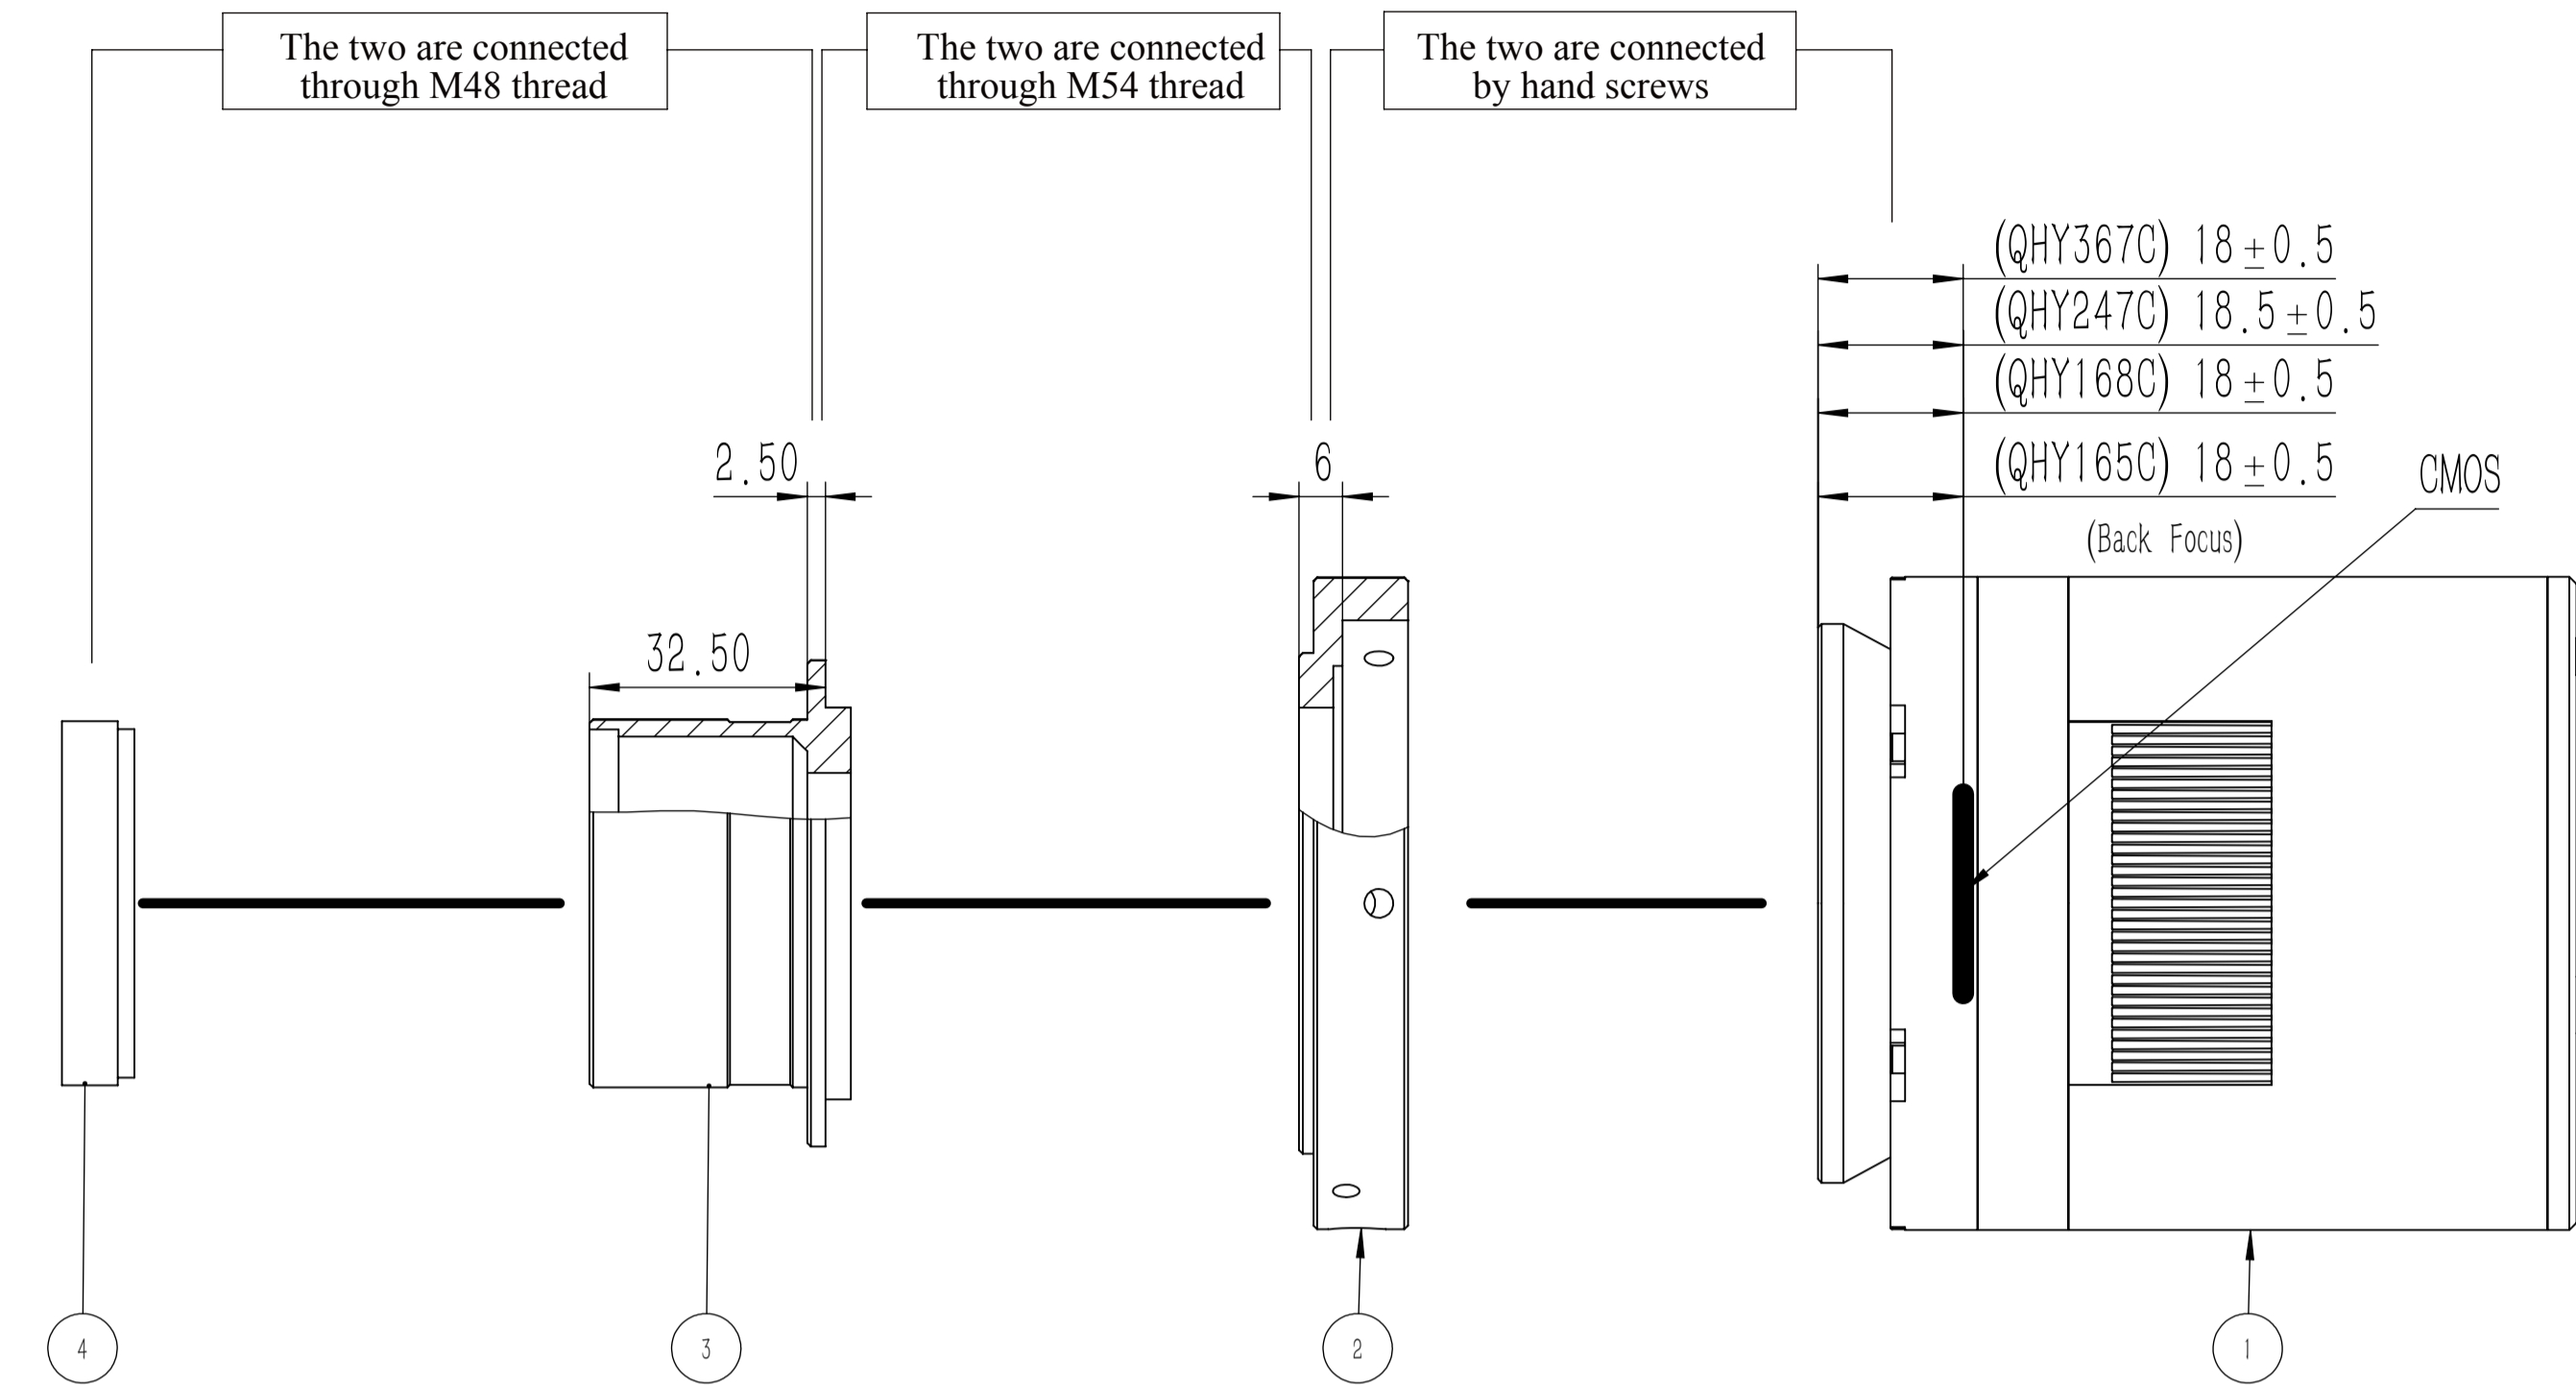

## Diagram of Medium Size COLDMOS Camera Connected with 2 Inch Filter and Telescope

- |                        |   |   |  |
|------------------------|---|---|--|
| <p>④ 2 Inch Filter</p> | <p>③ M54(M) 2 Inch T Ring</p> <ul style="list-style-type: none"> <li>1. M54(M) 2 Inch T Ring (020028)</li> <li>2. M54(M) 2 Inch T Ring with <math>\phi 42</math> Aperture (020011)</li> </ul> | <p>② M54(F) Center Angle Adjustment Ring (020002)</p> | <p>① Medium Size COLDMOS Camera</p> <ul style="list-style-type: none"> <li>1. QHY165C (100098)</li> <li>2. QHY168C (100099)</li> <li>3. QHY247C (100103)</li> <li>4. QHY367C (100093)</li> </ul> |
|------------------------|---|---|--|