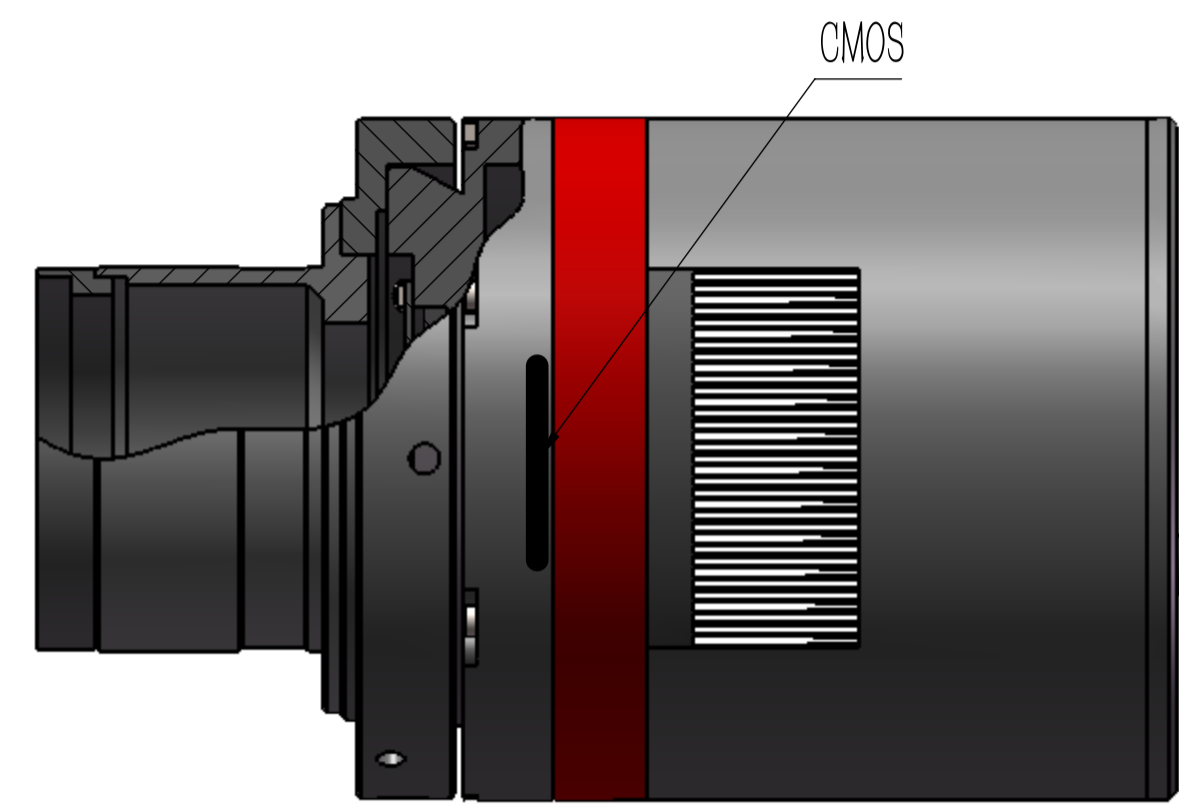

## Diagram of Medium Size COLDMOS Camera Connected with 2 Inch Filter and Telescope

- |                        |   |   |  |
|------------------------|---|---|--|
| <p>④ 2 Inch Filter</p> | <p>③ M54(M) 2 Inch T Ring</p> <ul style="list-style-type: none"> <li>1. M54(M) 2 Inch T Ring (020028)</li> <li>2. M54(M) 2 Inch T Ring with <math>\phi 42</math> Aperture (020011)</li> </ul> | <p>② M54(F) Center Angle Adjustment Ring (020002)</p> | <p>① Medium Size COLDMOS Camera</p> <ul style="list-style-type: none"> <li>1. QHY165C (100098)</li> <li>2. QHY168C (100099)</li> <li>3. QHY247C (100103)</li> <li>4. QHY367C (100093)</li> </ul> |
|------------------------|---|---|--|