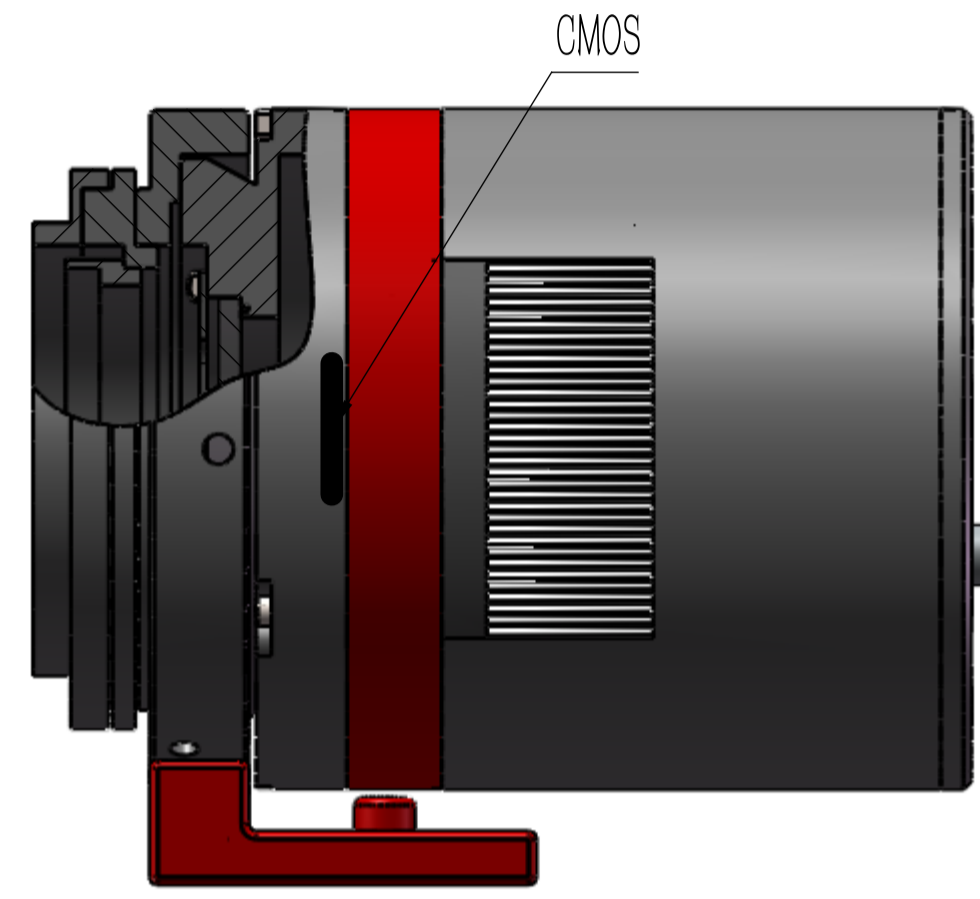

# Diagram of Medium Size COLDMOS Camera Connected with 2 Inch Filter and Flat Field Lens

- ⑥ M54(M)-M54(F)with 2 Inch Filter Holder -Part B (020077)
- ⑤ 2 Inch Filter
- ④ M54(M)-M54(F)with 2 Inch Filter Holder -Part A (020076)
- ③ M54(F) Center Angle Adjustment Ring (020002)
- ② Tripod Adapter for M54 Center Angle Adjustment Ring (020084)
- ① Medium Size COLDMOS Camera
  - 1. QHY165C (100098)
  - 2. QHY168C (100099)
  - 3. QHY247C (100103)
  - 4. QHY367C (100093)