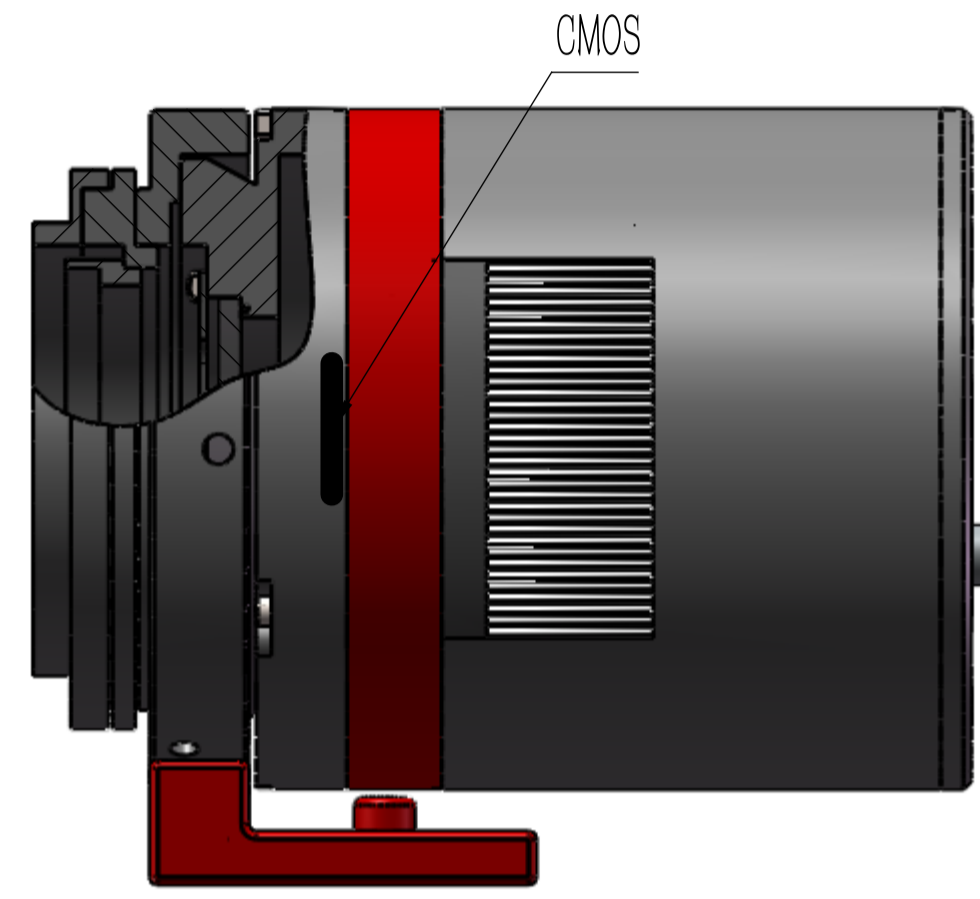

Diagram of Medium Size COLDMOS Camera Connected with 2 Inch Filter and Flat Field Lens

- ⑥ M54(M)-M54(F) with 2 Inch Filter Holder -Part B (020077)
- ⑤ 2 Inch Filter
- ④ M54(M)-M54(F) with 2 Inch Filter Holder -Part A (020076)
- ③ M54(F) Center Angle Adjustment Ring (020002)
- ② Tripod Adapter for M54 Center Angle Adjustment Ring (020084)
- ① Medium Size COLDMOS Camera
 - 1. QHY165C (100098)
 - 2. QHY168C (100099)
 - 3. QHY247C (100103)
 - 4. QHY367C (100093)