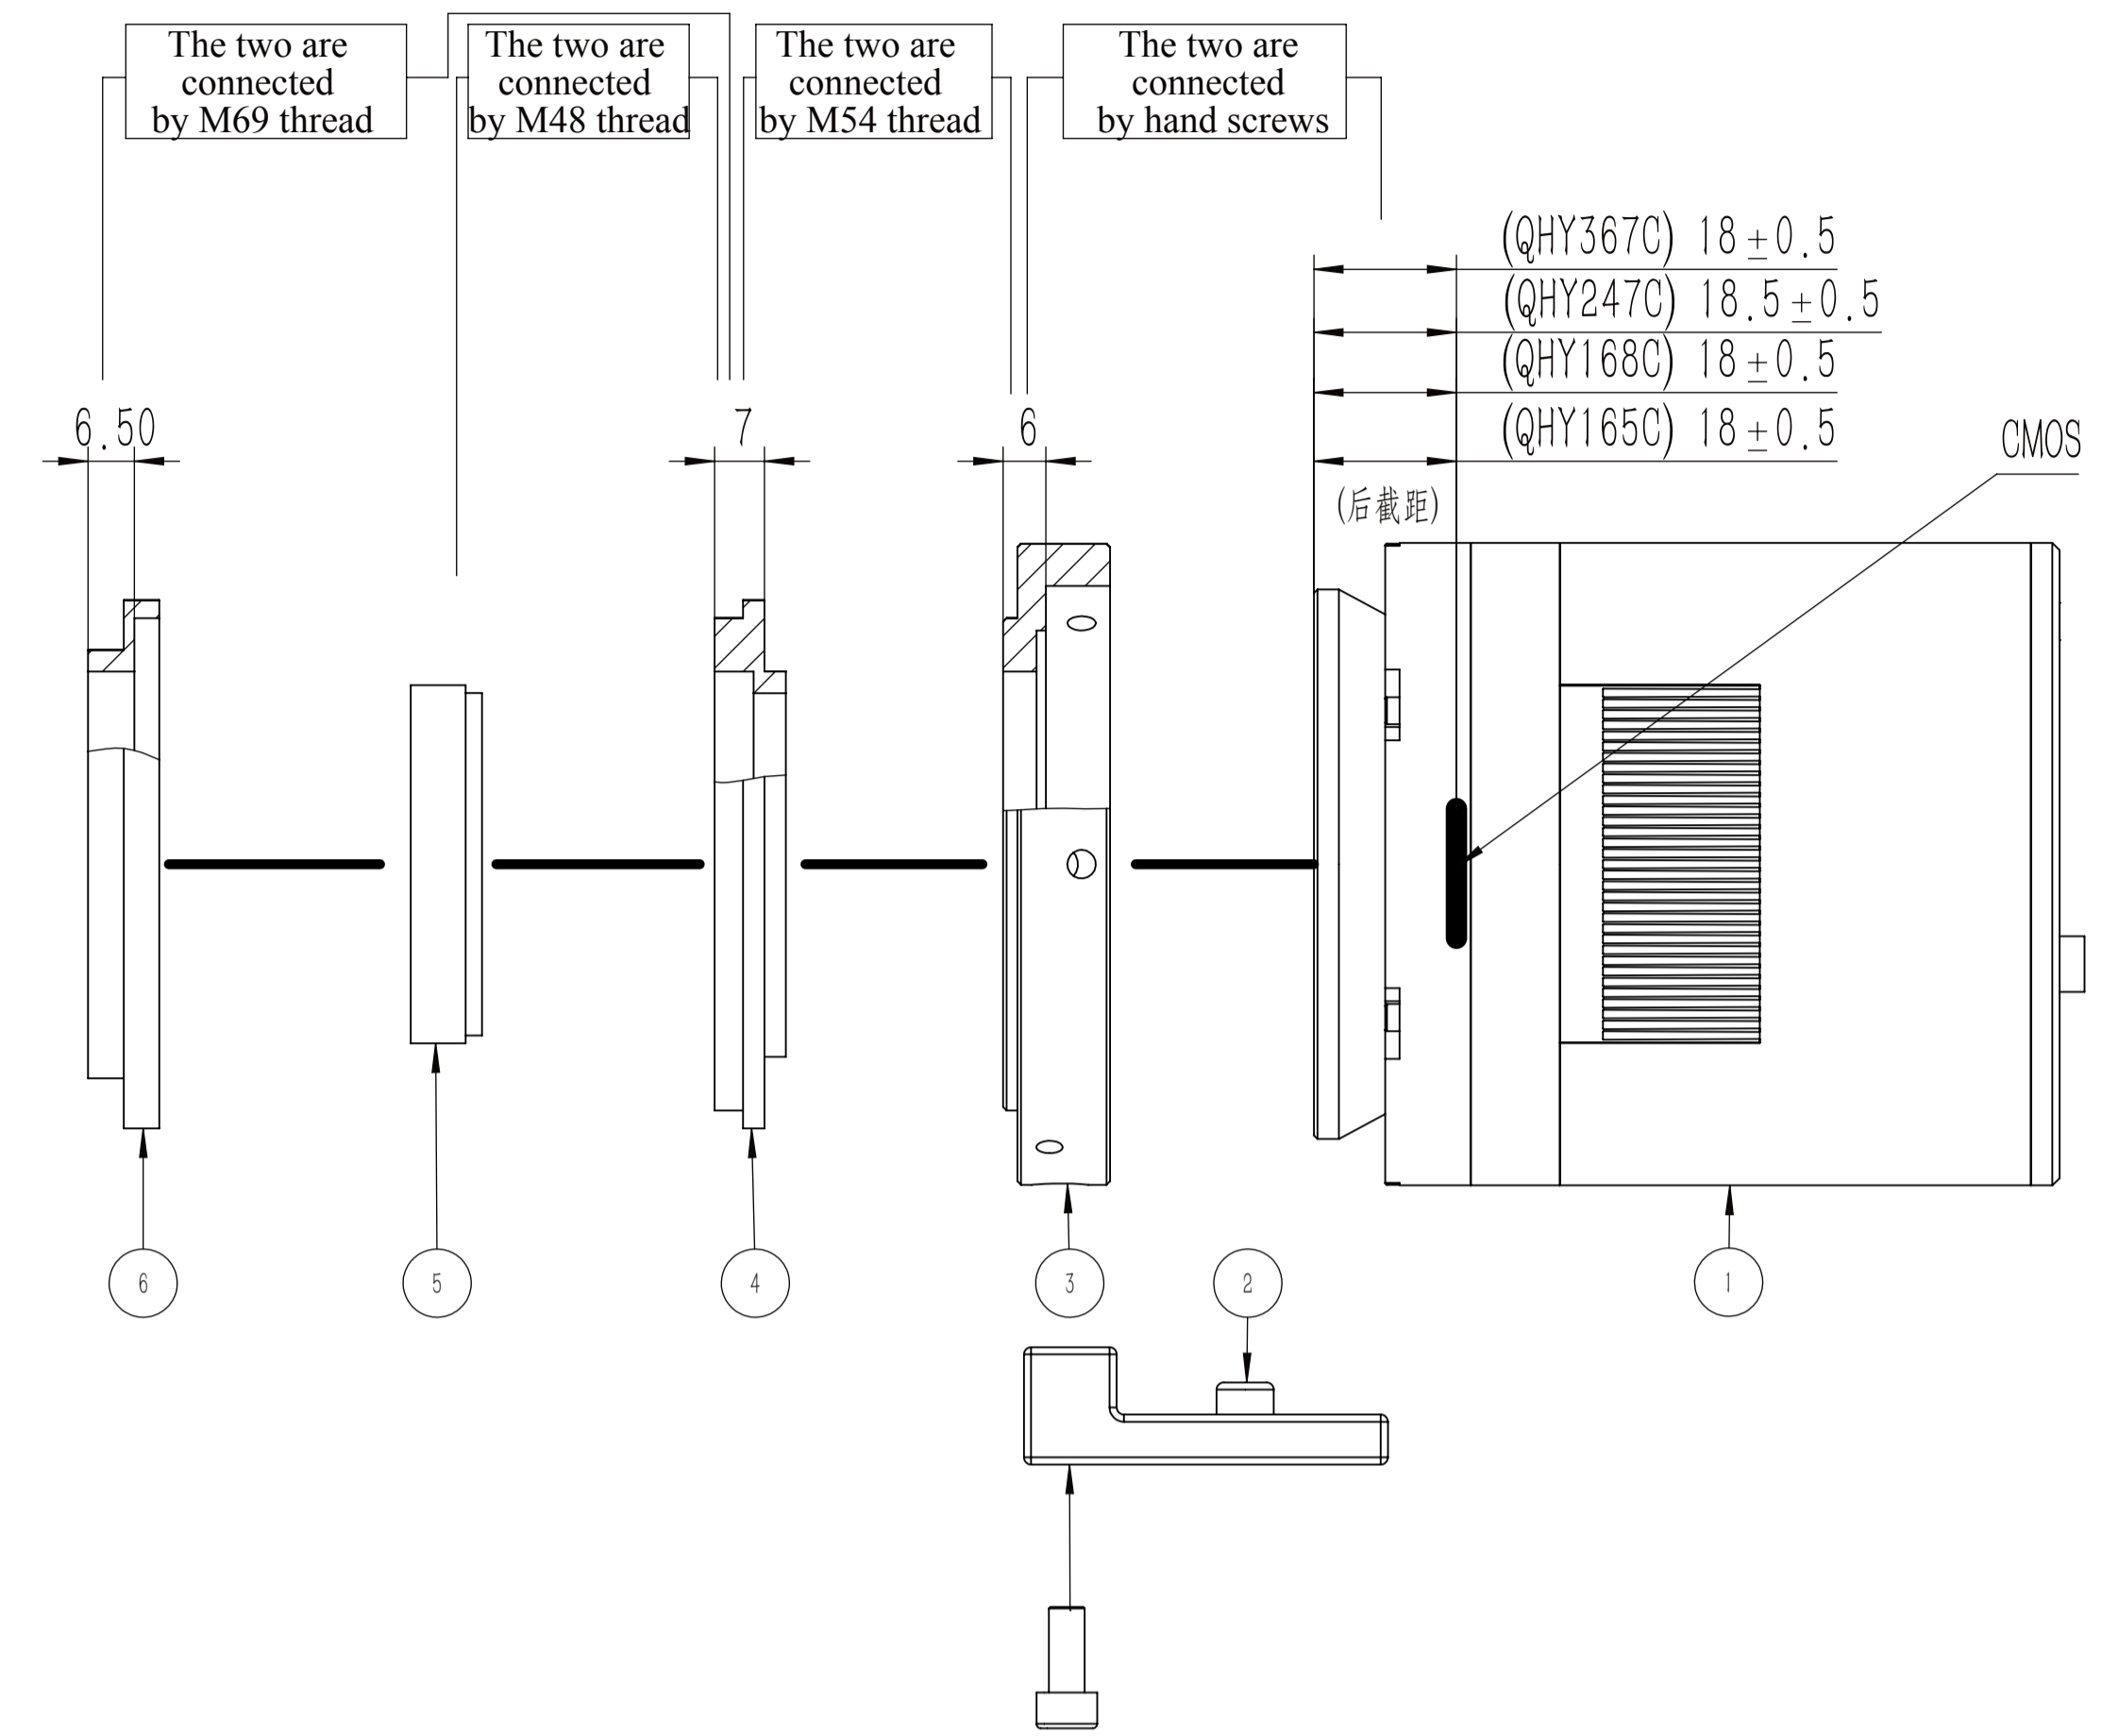

Diagram of Medium Size COLDMOS Camera Connected with 2 Inch Filter and Flat Field Lens

- ⑥ M54(M)-M54(F) with 2 Inch Filter Holder -Part B (020077)
- ⑤ 2 Inch Filter
- ④ M54(M)-M54(F) with 2 Inch Filter Holder -Part A (020076)
- ③ M54(F) Center Angle Adjustment Ring (020002)
- ② Tripod Adapter for M54 Center Angle Adjustment Ring (020084)
- ① Medium Size COLDMOS Camera
 - 1. QHY165C (100098)
 - 2. QHY168C (100099)
 - 3. QHY247C (100103)
 - 4. QHY367C (100093)