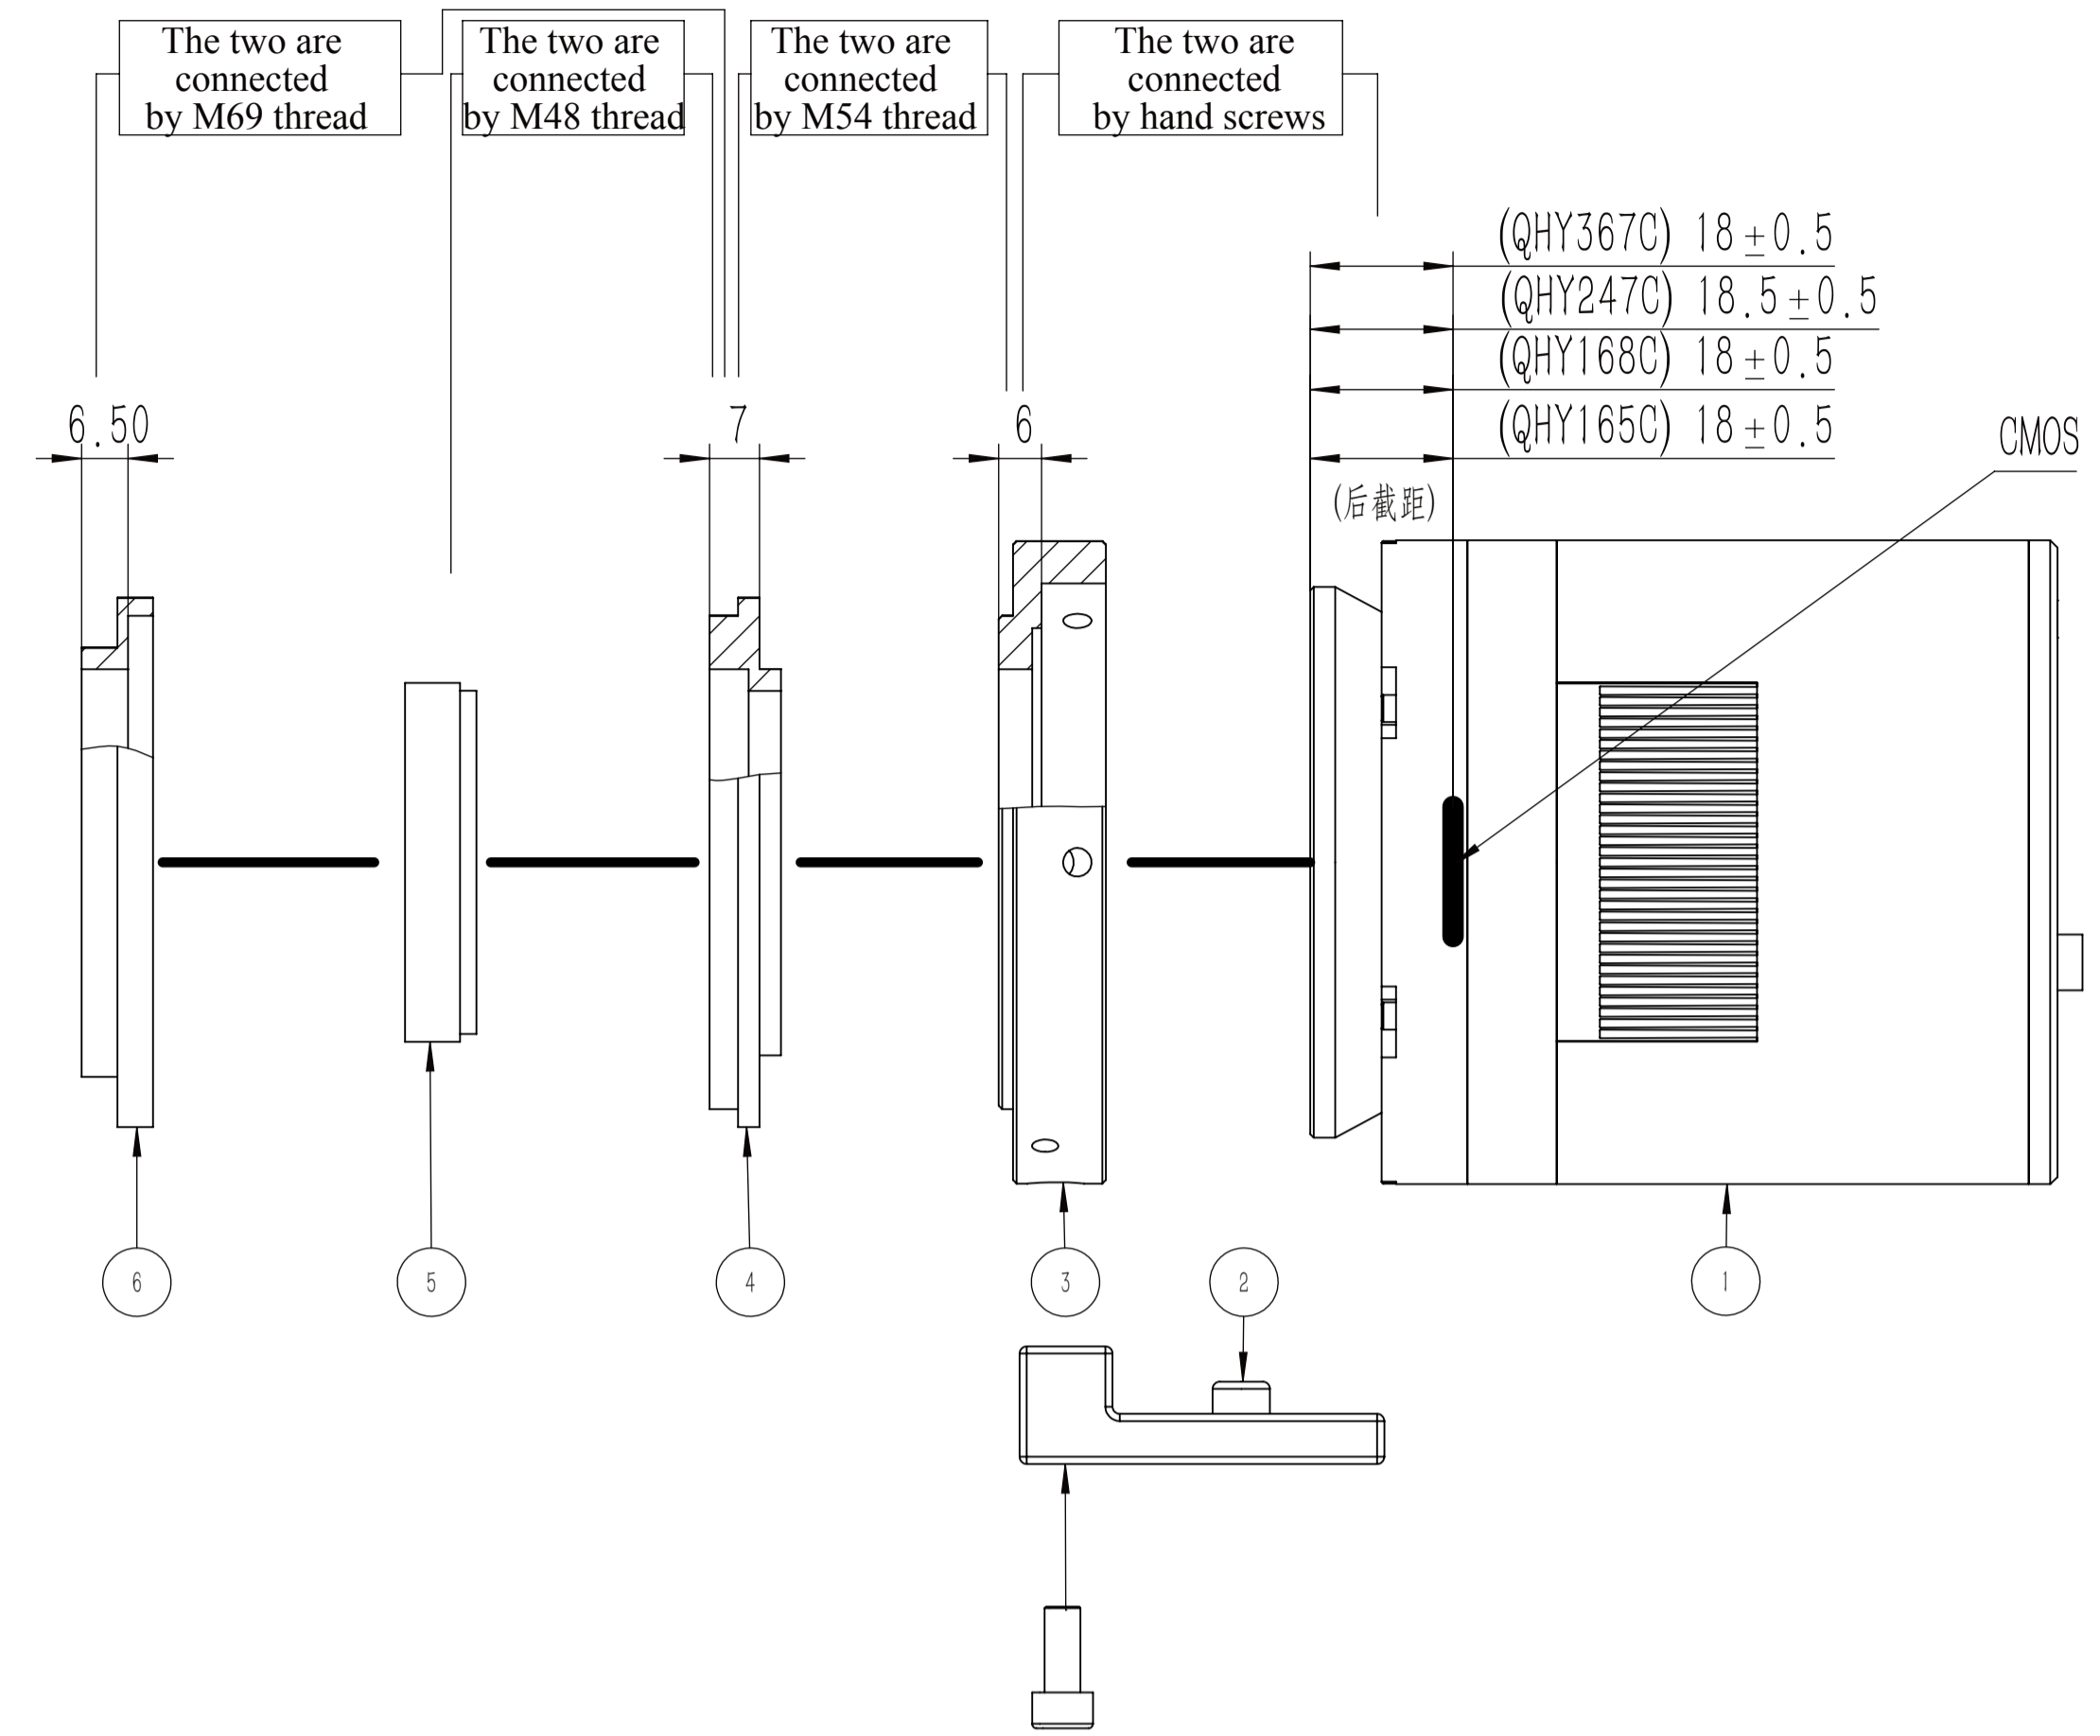

# Diagram of Medium Size COLDMOS Camera Connected with 2 Inch Filter and Flat Field Lens

- ⑥ M54(M)-M54(F)with 2 Inch Filter Holder -Part B (020077)
- ⑤ 2 Inch Filter
- ④ M54(M)-M54(F)with 2 Inch Filter Holder -Part A (020076)
- ③ M54(F) Center Angle Adjustment Ring (020002)
- ② Tripod Adapter for M54 Center Angle Adjustment Ring (020084)
- ① Medium Size COLDMOS Camera
  - 1. QHY165C (100098)
  - 2. QHY168C (100099)
  - 3. QHY247C (100103)
  - 4. QHY367C (100093)